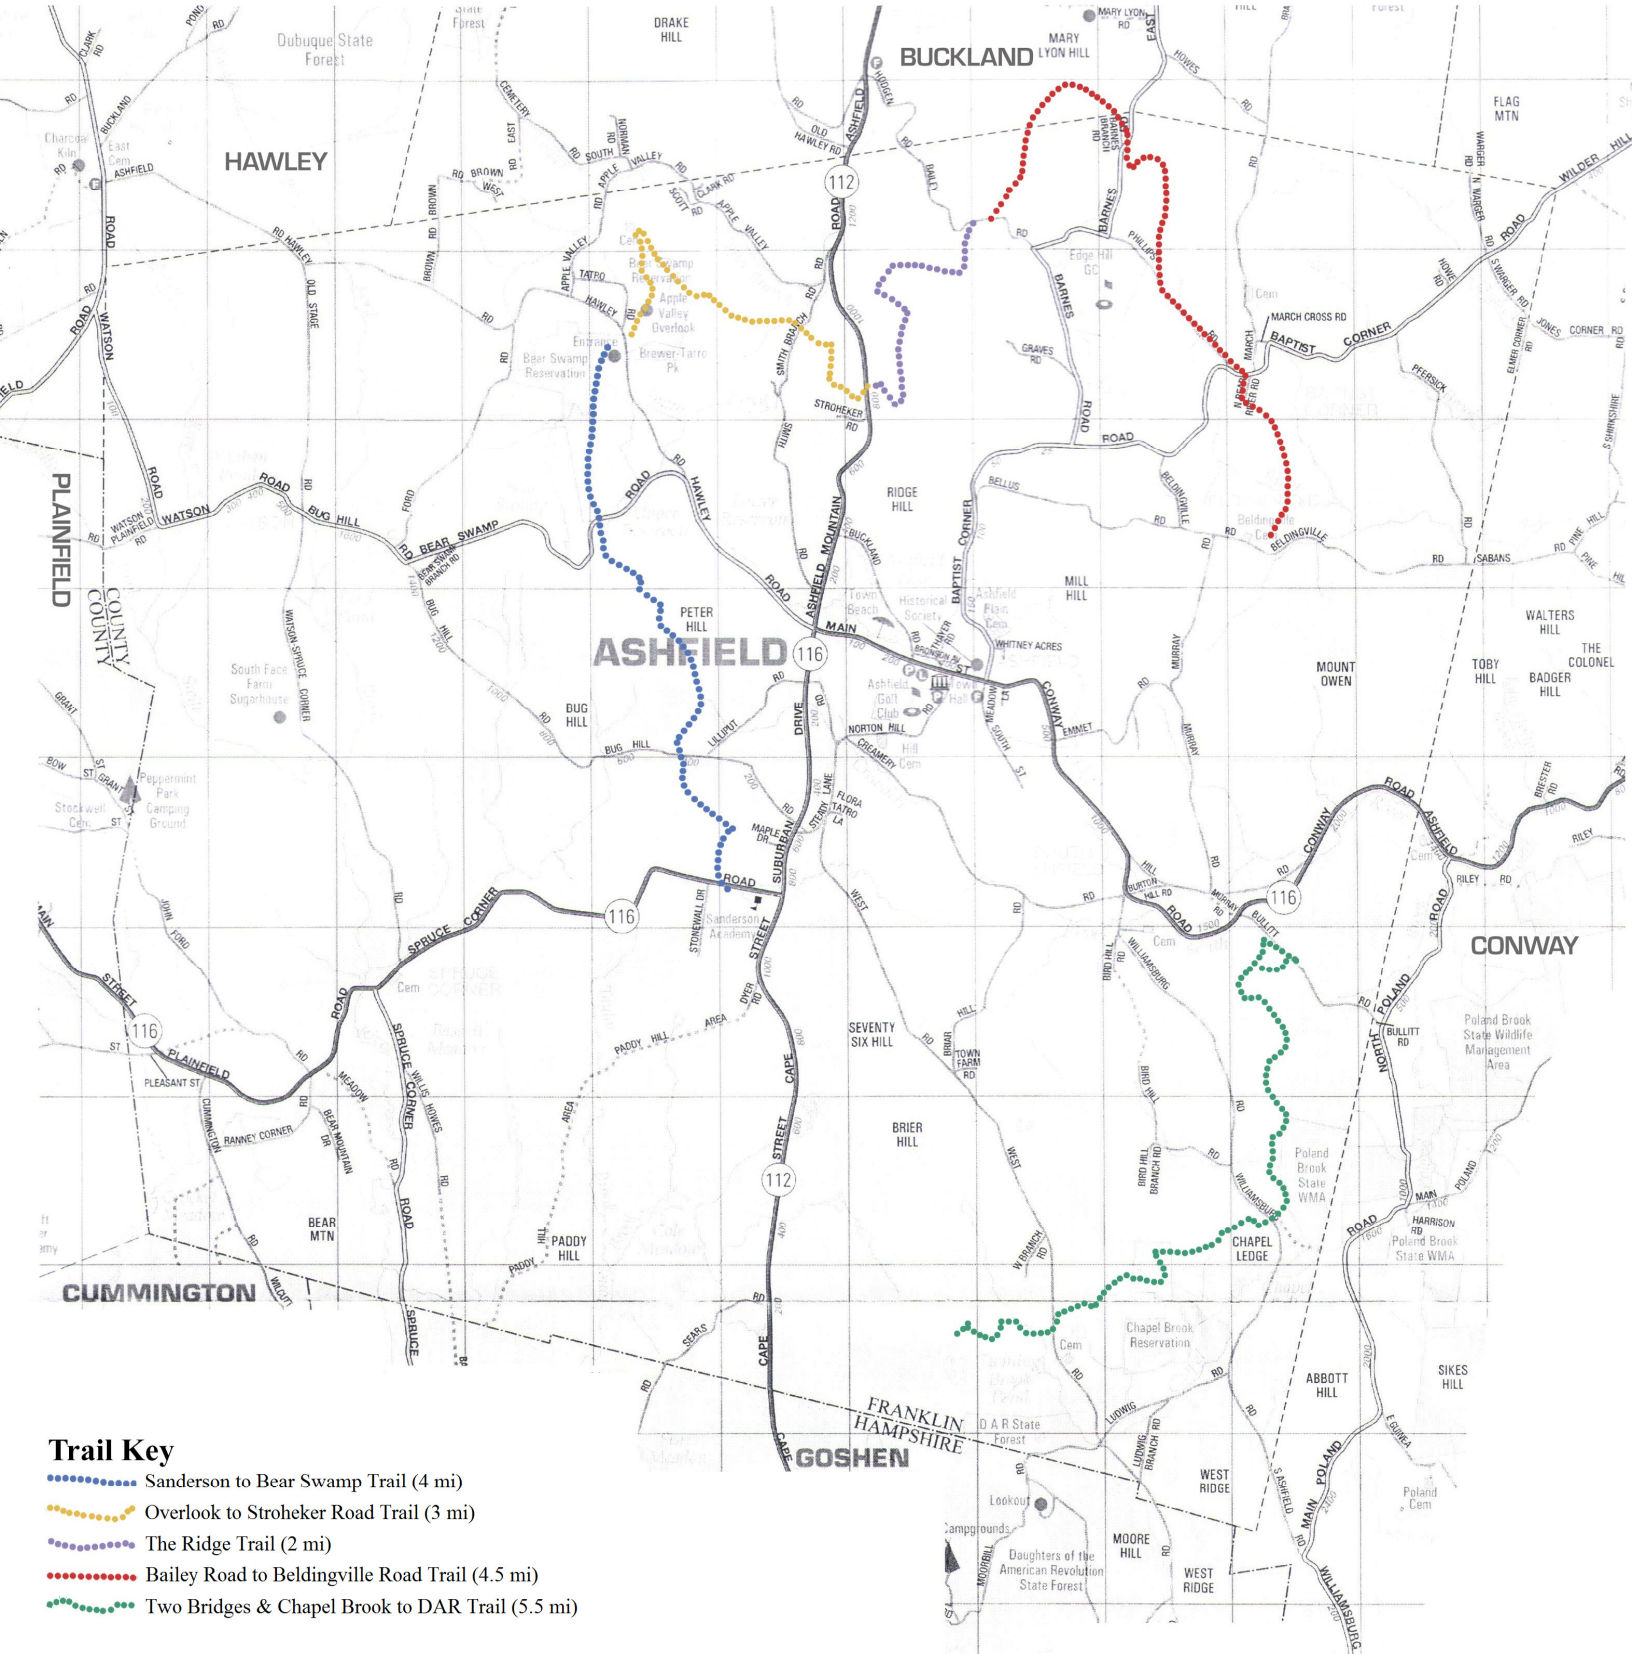

Ashfield Trails Overview

Trail Key

- Sanderson to Bear Swamp Trail (4 mi)
- Overlook to Stroheker Road Trail (3 mi)
- The Ridge Trail (2 mi)
- Bailey Road to Beldingville Road Trail (4.5 mi)
- Two Bridges & Chapel Brook to DAR Trail (5.5 mi)